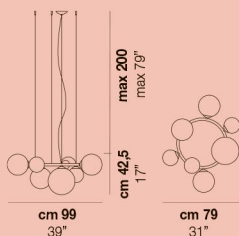

## PUPPET RING 7A

7x60W G9

USA & CANADA

7x60W G9

## PUPPET RING 11

11x60W G9

USA & CANADA

11x60W G9

## PUPPET RING 15

15x60W G9

USA & CANADA

15x60W G9