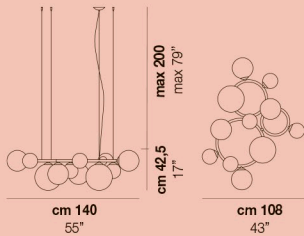

## PUPPET RING 7A

7x60W G9

USA & CANADA

7x60W G9

## PUPPET RING 11

11x60W G9

USA & CANADA

11x60W G9

## PUPPET RING 15

15x60W G9

USA & CANADA

15x60W G9